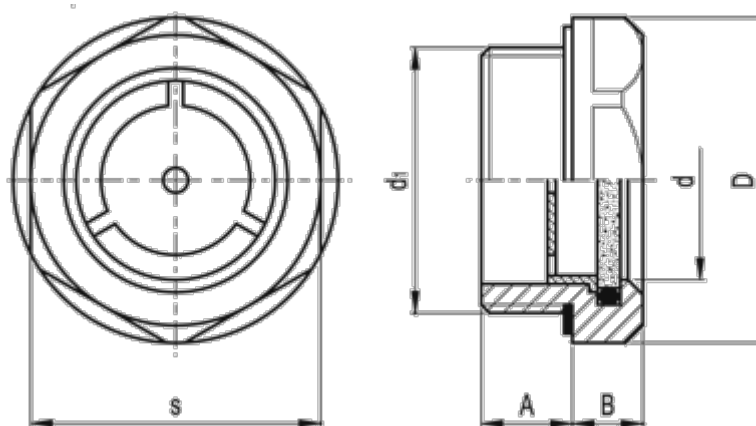

Data Sheet

Article number: 20670534B

Description: E+G Oil level indicator
GN 743.2-24-M33x1.5-A

Measures

A = 11.0

B = 8.5

D = 40

d = 24

d1 = M33x1.5

s = 36